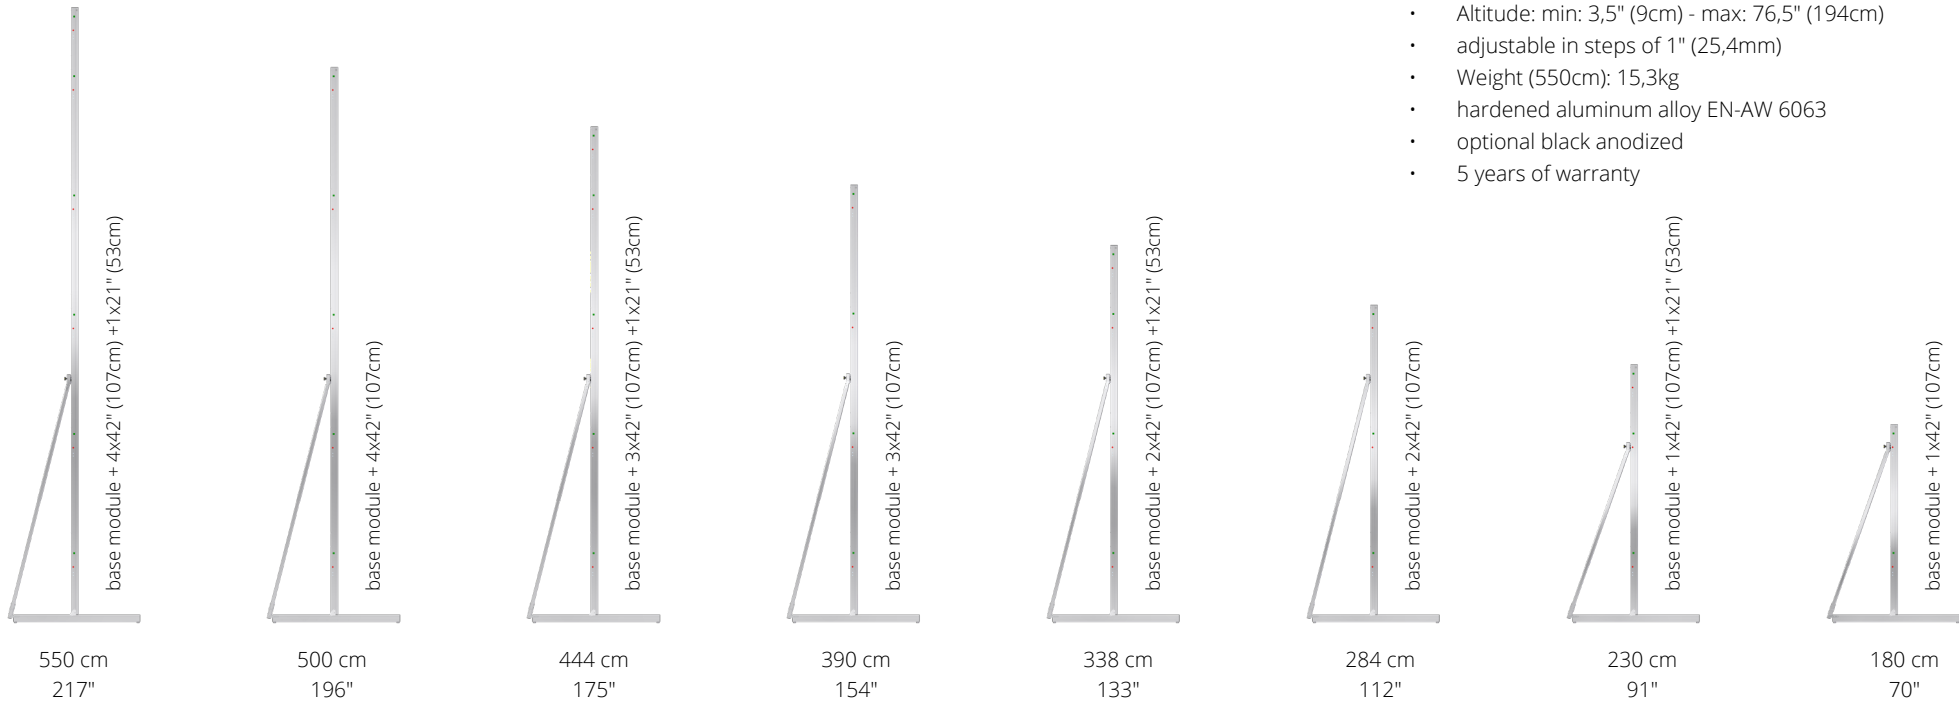

AT64-SHIFT

According to the screen frame height and the desired set-up height the AT64-SHIFT leg can be assembled in eight different lengths: 217" (550cm), 196" (500cm), 175" (444cm), 154" (390cm), 133" (338cm), 112" (284cm), 91" (230cm), 70" (180cm).

min: 9 cm (3,5")
max: 194 cm (76,5")

Set up height:

min: minimum height of the bottom edge of the frame

max: maximum height of the bottom edge of the frame without additional safeguarding

Set up height is variable in steps of 1" (25,4mm).

Set-up heights are points of reference and have to be adapted in accordance with the screen size and ambient conditions. Set-up height based on absolute vertical positioning without additional force effects (e.g.: wind, air condition draught,..). Leg supports have a telescopic element that is thigtend with two wing screws.

GENERAL PRODUCT FEATURES::

- easy height adjustment in assembled condition
- tool-free automatic securing of the height adjustment
- 8 different lengths possible
- compatible with all mobile AV Stumpfl screen systems
- Altitude: min: 3,5" (9cm) - max: 76,5" (194cm)
- adjustable in steps of 1" (25,4mm)
- Weight (550cm): 15,3kg
- hardened aluminum alloy EN-AW 6063
- optional black anodized
- 5 years of warranty