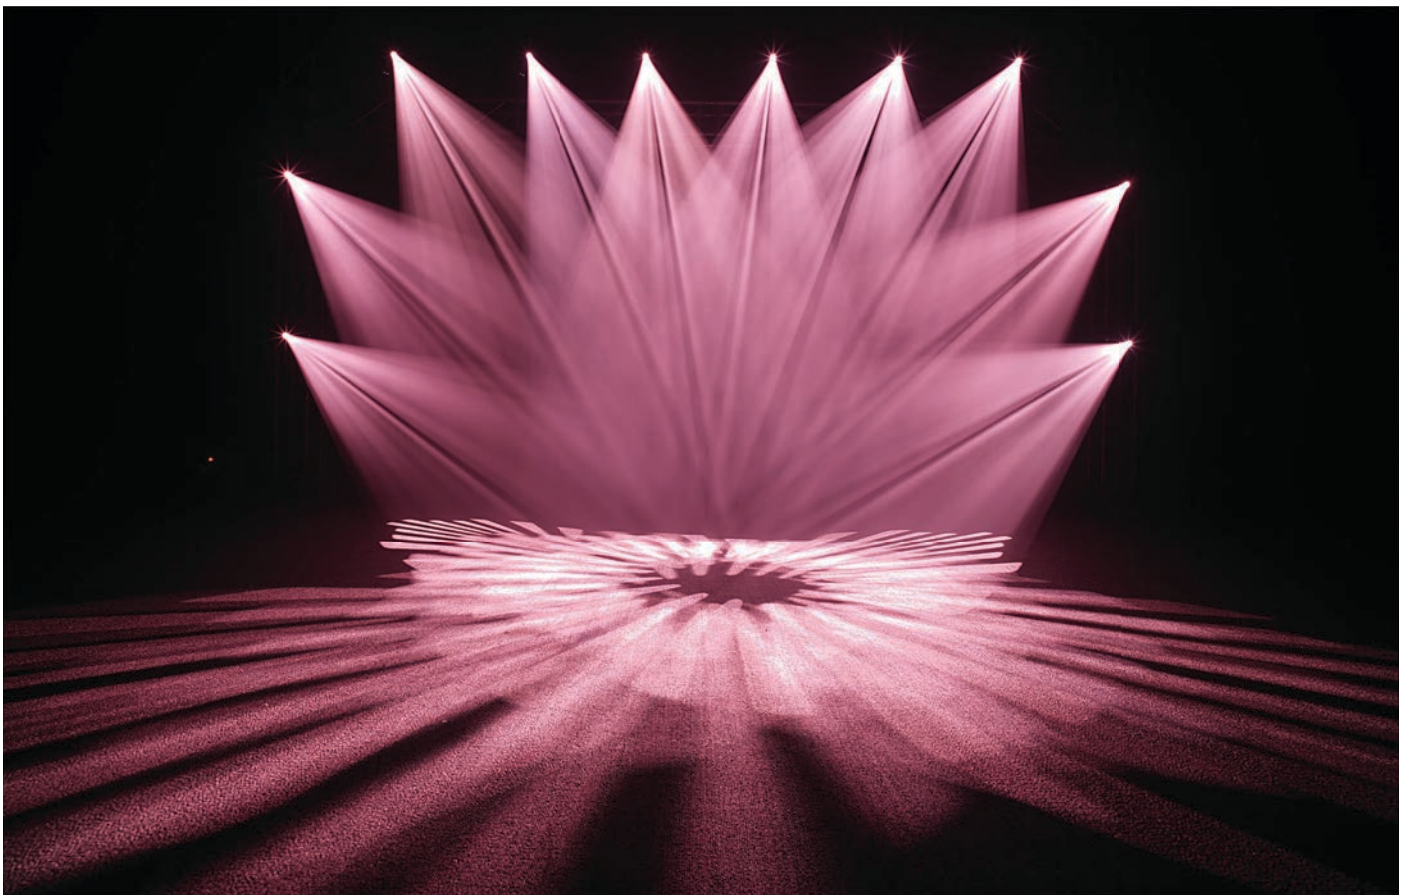

SHOWPRO

E3 Spot

LEDMOV410

LED Spot with RGBW colour mixing
Advanced optical system projects saturated colours
Flawless 16-bit 540°/270° motorized pan/tilt movement
Motorized focus, gobo shake, pulse strobe effects
Bi-directional rotating gobos and prism wheel
Selectable dimming curves, white balance, fan speed
Pan/tilt inverse, display inverse and auto-blackout

DMX, Master/Slave or Sound-Active control

E3 Spot

LEDMOV410

LED Moving Spot, featuring:

- Infinite RGBW colour mixing
- Ultra smooth dimming and perfectly consistent colours
- Advanced optical system projects saturated colours
- Bi-directional rotating gobo and prism wheels
- Pan/tilt inverse, display inverse and auto-blackout
- Selectable dimming curves, white balance, fan speed
- Flawless 16-bit 540°/270° motorized pan/tilt movement
- Motorized focus, gobo shake, pulse strobe effects

- Colour mixing: RGBW
- Rotating gobos: 7 + Open
- Colour Presets: 11
- Prism: 3-facet, bi-directional, variable-speed rotation
- Onboard menu: OLED display with 4-button navigation
- Dimming: 4 dimming curve modes
- Focus: Motorized