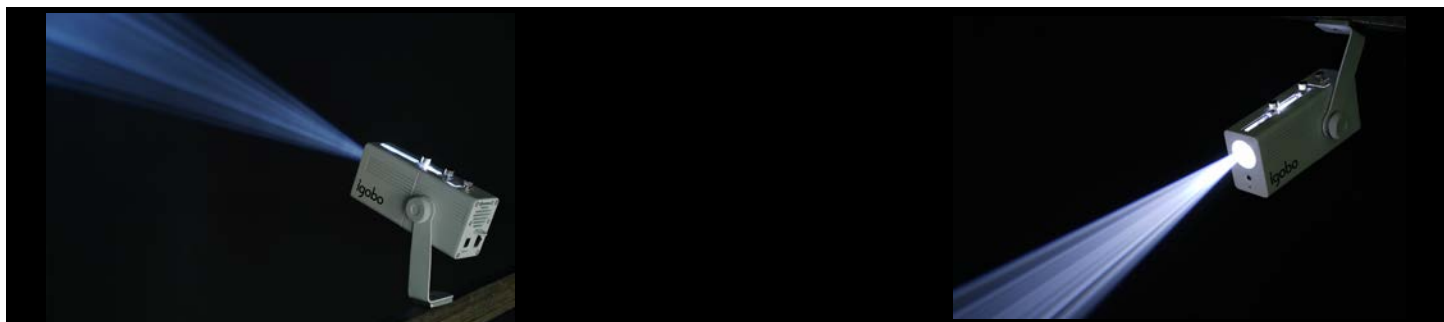

igobo

iGOBO

Wireless battery-operated LED Gobo projector
with infrared remote control

iGOBO

LEDNIT201

Wireless battery-operated LED Gobo projector, featuring:

- Lithium battery runs Full On for 5 hours
- External power supply (DC)
- Includes 10 metal gobos for various events
- Custom gobos can be printed on transparency film
- Scissors clip and magnetic mounting solutions
- Die-cast housing for efficient cooling and durability
- High frequency LED modulation for flicker-free video
- 10° - 15° manual zoom
- Fine gobo focus
- Wireless on/off and dimming
- IR6 infrared remote control included

Specifications

Product	iGOBO
Code	LEDNIT201
Lamp Source	1 x 10W White 6500K LED
Power Supply	8.4V DC external adapter (included)
Power Consumption	12W
Dimming	5 selectable output levels
Control	IR remote
Zoom Range	10° - 15°
Output	670 lux @ 2m @ 15°
Dimensions	167(L) x 50(W) x 74(H)mm
Weight	1.0kg