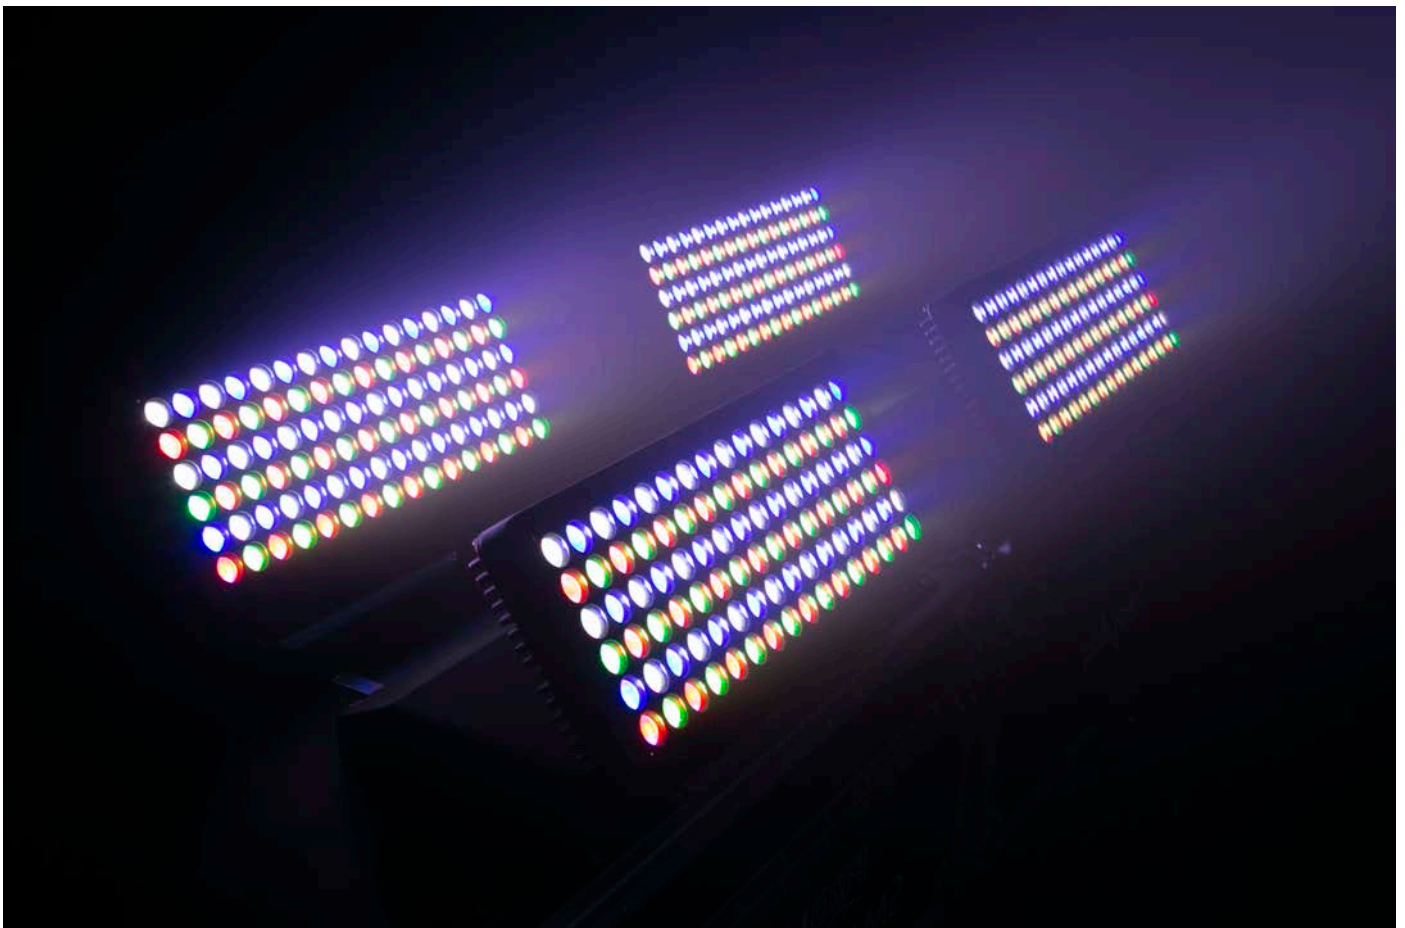

SHOWPRO

ColorDoQ

LEDSET011

IP65-rated battery-powered LED washlight

In a four-unit road-worthy charging case

Set of snap-on 50° diffusion filters included

9 hours continuous operation at full output (15 hours of single colour output)

Onboard wireless W-DMX and infrared control included

ColorDoQ

LEDSET011

Outdoor-rated battery washlight system, featuring:

- 96 x 3W high-power LEDs (R / G / B / W)
- Proprietary design for fanless thermal management
- Indestructible weather-proof IP65 construction
- High frequency LED modulation for flicker-free output
- 90° smooth manual tilt for precision light placement
- Ultra-linear dimming technology for flawless colour mixing
- Ergonomic design and cable-free operation
- Optional magnetic snap-on 60°x10° asymmetrical filters
- W-DMX and IR remote control included / onboard OLED function menu

*with included 50°
snap-on lens installed

Specifications

Product	ColorDoQ
Code	LEDSET011
Lamp Source	96 x 3W LEDs (R / G / B / W)
Power Supply	100-240V AC, 50/60 Hz
Power Consumption	548W (loaded charging case)
Battery life per charge	9 hours (full output) 15 hours (single color) 24 hours (color changing)

DMX Channels	4 / 6 / 10
Beam Angle	24° / 36° with included diffuser filter
Output	2080 LUX @ 3 meters
Dimensions	Single unit 407 (L) x 213 (W) x 100 (H) mm Charging case 668 (L) x 580 (W) x 483 (H) mm
Weight	9.5 kg (individual) / 31 kg (empty case)
Recharging time	6 hours