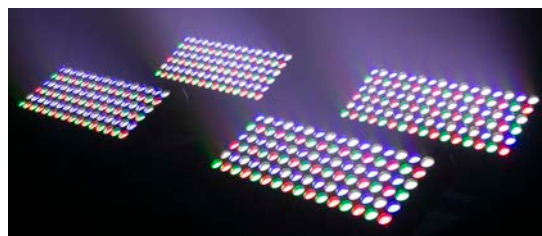

SHOWPRO

ColorDoQ

LEDSET011

IP65-rated battery-powered LED washlight

In a four-unit road-worthy charging case

Set of snap-on 50° diffusion filters included

9 hours continuous operation at full output (15 hours of single colour output)

Onboard wireless W-DMX and infrared control included

ColorDoQ

LEDSET011

Outdoor-rated battery washlight system, featuring:

- 96 x 3W high-power LEDs (R / G / B / W)
- Proprietary design for fanless thermal management
- Indestructible weather-proof IP65 construction
- High frequency LED modulation for flicker-free output
- 90° smooth manual tilt for precision light placement
- Ultra-linear dimming technology for flawless colour mixing
- Ergonomic design and cable-free operation
- Optional magnetic snap-on 60°x10° asymmetrical filters
- W-DMX and IR remote control included / onboard OLED function menu

*with included 50°
snap-on lens installed

Specifications

Product	ColorDoQ
Code	LEDSET011
Lamp Source	96 x 3W LEDs (R / G / B / W)
Power Supply	100-240V AC, 50/60 Hz
Power Consumption	548W (loaded charging case)
Battery life per charge	9 hours (full output) 15 hours (single color) 24 hours (color changing)

DMX Channels	4 / 6 / 10
Beam Angle	24° / 36° with included diffuser filter
Output	2080 LUX @ 3 meters
Dimensions	Single unit 407 (L) x 213 (W) x 100 (H) mm Charging case 668 (L) x 580 (W) x 483 (H) mm
Weight	9.5 kg (individual) / 31 kg (empty case)
Recharging time	6 hours