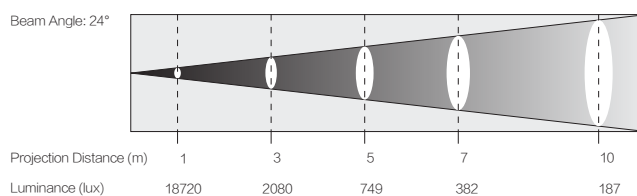

Photometrics