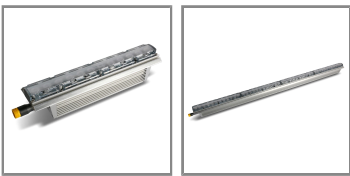

Exterior Linear Graze Series

The Exterior™ Linear fixtures are a series of LED color changing fixtures in a robust outdoor-rated housing. The Exterior Linear fixtures provide high output and are available in both cove and graze light versions. The Exterior™ Linear 1200 Graze and the Exterior™ Linear 300 Graze are designed to illuminate walls or any type of linear structure and feature superb color mixing and uniform light distribution at three different beam angles, ideal for creating textured surfaces.

GALLERY

The Exterior Linear fixtures are DMX controllable, easy to install due to their integrated universal power supply and connect via daisy chain using a combined power and data connector. The Exterior Linear fixtures are available with full color mixing or as variable white versions.

Linear LED fixture with uniform color mixing

Robust outdoor-rated fixture available in two lengths

Easy installation with integrated power supply

FEATURES

- Choice of single color LEDs or variable white version
- Up to 2,800 lumen at full white (RGBW)
- Very low power consumption (max 20 W/ft)
- No extra control boxes required – connects directly to line voltage and DMX
- Internal power and control (DMX, RDM and magnetic tool)
- Super rugged IP66 housing
- 0–100% intensity control

TECHNICAL SPECIFICATIONS

Physical

300 series (1 ft.) fixtures

Length: 305 mm (12.0 in.)

Width: 72 mm (2.8 in.)

Height: 99 mm (3.9 in.) including bracket

Weight: 1.5 kg (3.4 lbs.)

1200 series (4 ft.) fixtures