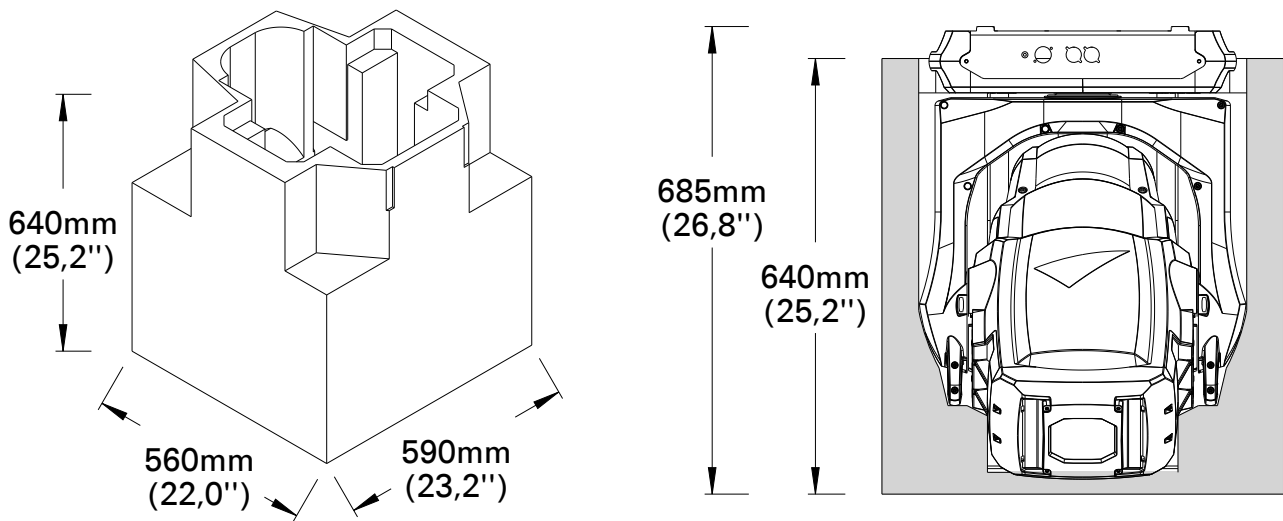

Martin MAC Encore™

- SiP-Insert -

The SiP insert is provided with the fixture when the SiP variant is being ordered.

MAC Encore Performance WRM: P/N 90234005

MAC Encore Performance CLD: P/N 90234016

MAC Encore Wash WRM: P/N 90234030

MAC Encore Wash CLD: P/N 90234045

It is a valuable accessory that wraps and protects the product during transport.

FLIGHT CASE SPECIFICATION: INSIDE MEASUREMENTS

The SiP insert must be inserted into a flight case for
2x MAC Encore: P/N 9155048