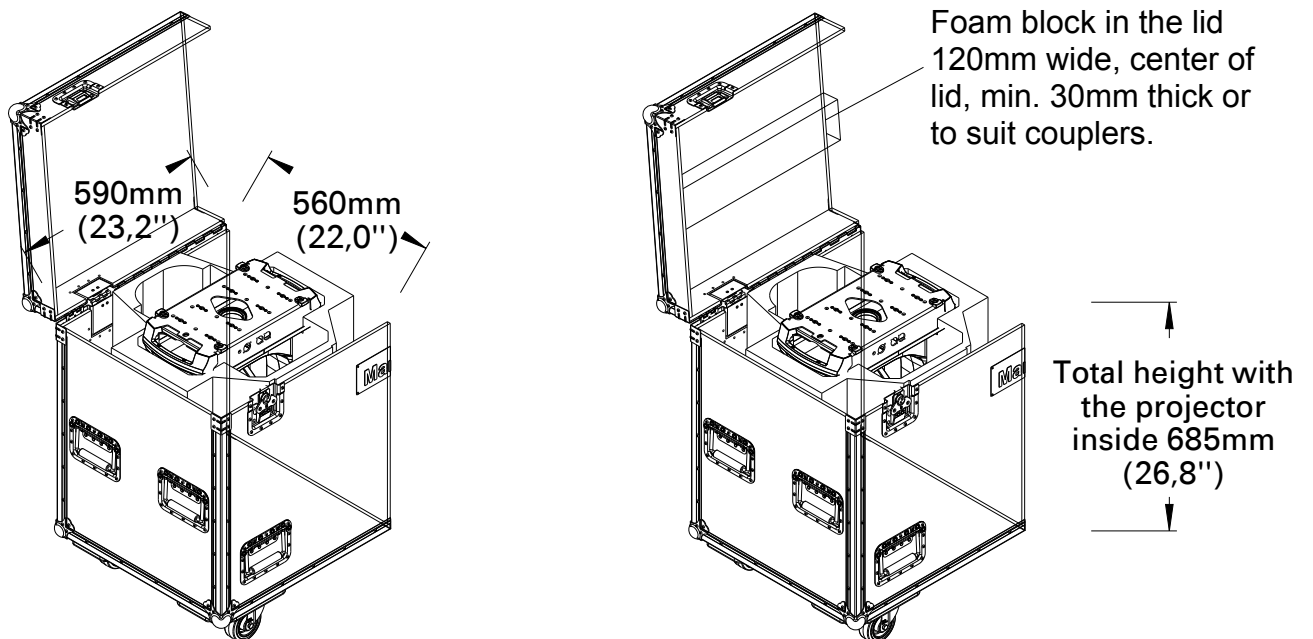

Martin MAC Encore™

- SiP-Insert -

The SiP insert is provided with the fixture when the SiP variant is being ordered.

MAC Encore Performance WRM: P/N 90234005

MAC Encore Performance CLD: P/N 90234016

MAC Encore Wash WRM: P/N 90234030

MAC Encore Wash CLD: P/N 90234045

It is a valuable accessory that wraps and protects the product during transport.

FLIGHT CASE SPECIFICATION: INSIDE MEASUREMENTS

The SiP insert must be inserted into a flight case for
2x MAC Encore: P/N 9155048