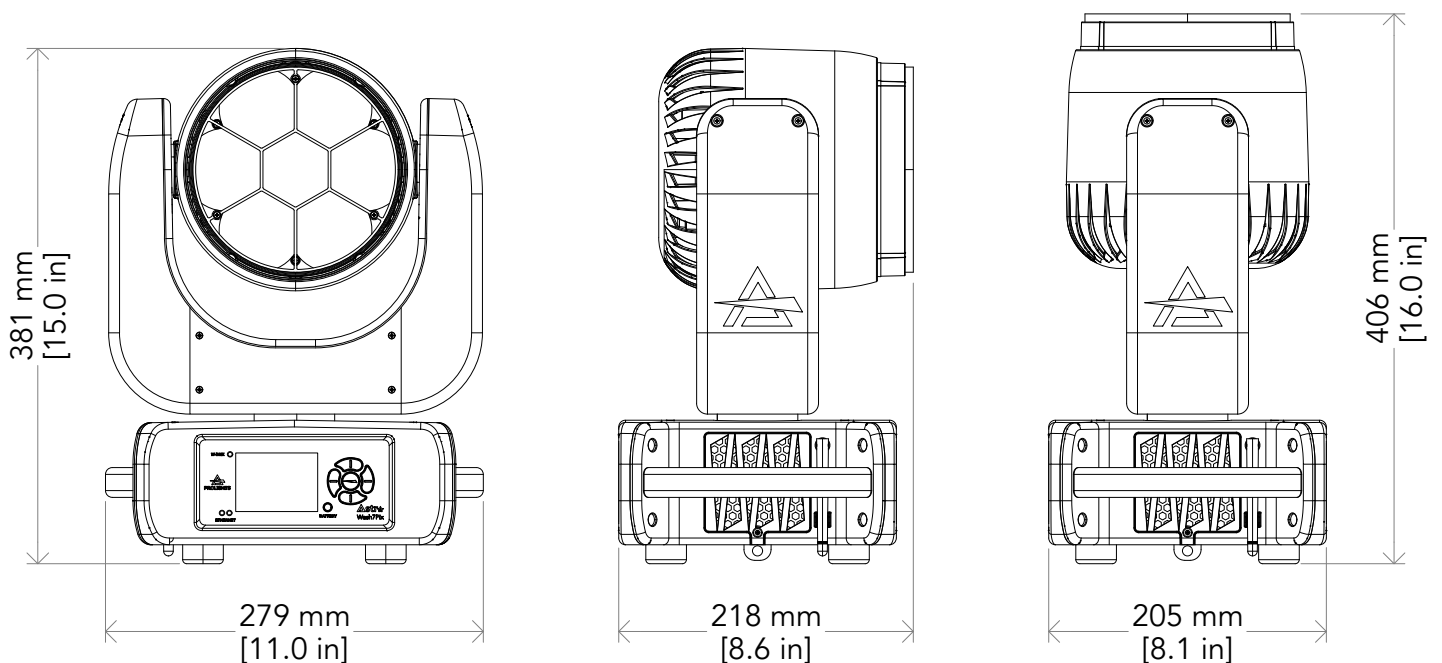

Astra Wash7Pix

ACCESSORIES

- 9513FXWL03 Ass. 3x2.5mm TH07 cable, 16A 3p 230V CEE plug, MENAC3FXW socket, L.3 m
- 9533FXWL03 Ass. 3x2.5mm TH07 cable, SHUKO plug, MENAC3FXW socket, L.3m
- 958225L03 3x2.5mm TH07 Cable, 16A 3p PwCon MXW, 16A 3p PwCon FXW, L. 3m
- C6002B Slim aluminum clamp, 200kg loading, 48-51mm tubes, M10 bolt, Black
- FCLAstrAW7PIX Flight case for 6 pcs of ASTRAWASH7PIX
- RSR0630B Steel security cable for hanging bodies, inox steel shackle, L=60 cm, black
- TOUR53415L03 Dmx cable HC5340. CANC5MXX XLR 5p->CANC5FXX XLR (f) 5p, L.3m
- WSBBF1G5 BlackBox F-1 G5 transmitter, 2,45GHz & 5.2/5,8 GHz, DMX/RDM, 512Ch
- WSBBF1G6 BlackBox F-1 G6 transrec, 512ch, 2.45GHz, DMX&RDM,Bluetooth,G3,G4,G4S, G5, CRMX
- WSBBR512G5 BlackBox R-512 G5 receiver 512Ch, 2.45GHz & 5.8GHz, DMX/RDM optional
- WSBBR512G6 BlackBox R-512 G6 receiver 512Ch, 2.45GHz,DMX&RDM,Bluetooth,G3,G4,G4S,G5,CRMX
- ASTRAW7PEC Egg Crate for ASTRAWASH7PIX
- OS24 Quick-lock omega bracket.
- UPBOX2 Firmware uploader kit, USB IN, 3-pin XLR DMX OUT

Astra Wash7Pix

TECHNICAL DRAWINGS