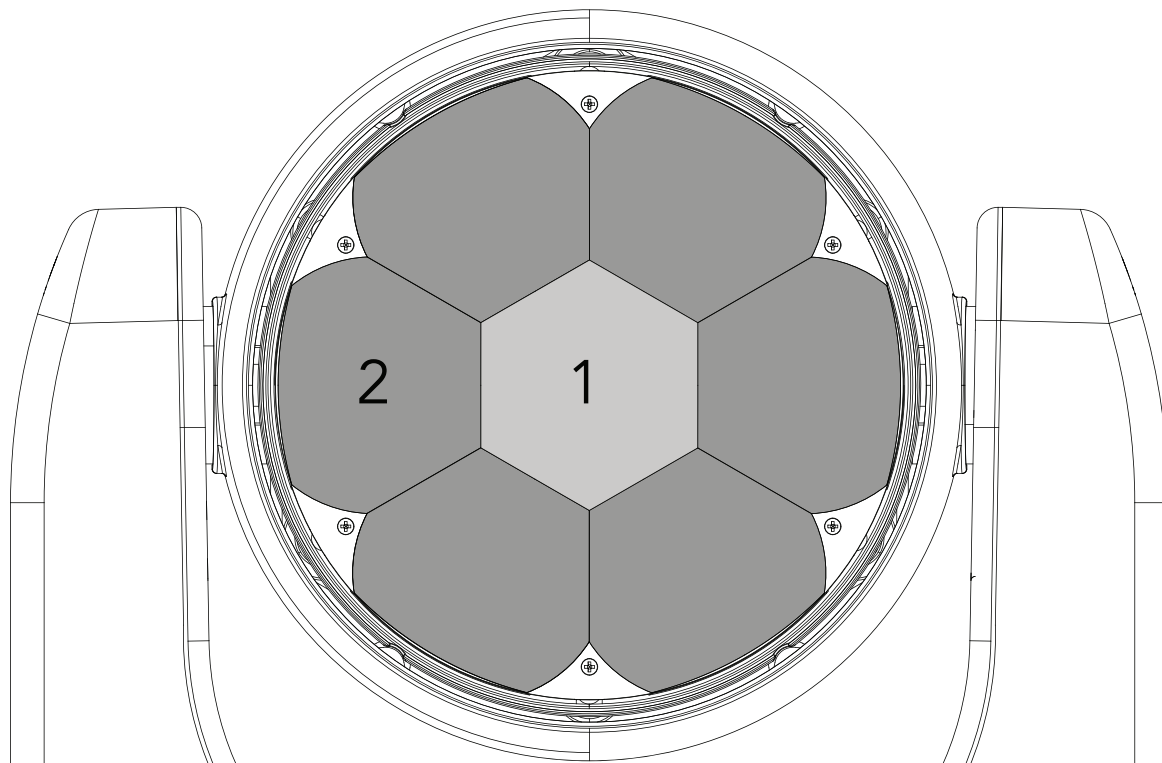

Astra Wash7Pix

LAYOUT

SECTION LAYOUT