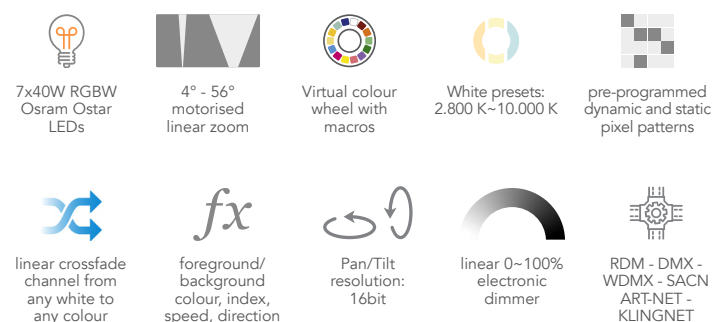

Astra Wash19Pix - 7Pix

powerful 40W LED pixels

Astra Wash7Pix

7x40W RGBW moving wash light with 4°-56° zoom and pixel control

ORDER CODE: **ASTRAWASH7PIX**

Astra Wash7Pix is a compact and fast LED moving wash light. Despite its small size, it comes with an extensive feature set which can typically only be found on bigger luminaires. Based on a 40W Osram RGBW LED light source, the unit features an extremely high-efficient optical system capable of zooming from 4° to 56°, making it extremely versatile for any application as beam or wash light. **Astra Wash7Pix** is single pixel controllable, with multiple on-board FX, and allows access to a precise and advanced white and colour control, all through DMX, W-DMX, Art-Net, sACN, Kling-Net and RDM.

TECHNICAL SPECIFICATION

LIGHT SOURCE

- Source: 7x40 W RGBW Osram Ostar LEDs
- Luminous flux: (4°) 2'013 lm - (56°) 3'543 lm @full
- Lux: (4°) 18'360 lx - (56°) 364 lx @5 m full
- Source life expectancy: > 50.000 h

OPTICS

- Zoom: 4° - 56 ° motorised linear zoom
- Lens type: honeycomb gapless plano-convex optics

COLOUR SYSTEM

- Colour mixing: RGBW / FC
- CCT: CCT control, + / - green correction, tungsten emulation
- White presets: 2.800 K ~ 10.000 K
- Colour wheel: virtual colour wheel with macros
- Macros: several pre-built pixel macros with adjustable speed

ELECTRICAL

- Mains power supply: 100-240V - 50/60Hz
- Max power consumption: 225 W
- Output (at 230V): up to 13 units on a single power line
- Power factor: > 0,93

PHYSICAL

- IP rating: 20
- Cooling: forced air with fan
- Suspension and fixing: any position with quick-lock omega brackets
- Signal connection: Amphenol XLR 5p IN/OUT connectors
- Data connection: Neutrik Art-Net RJ45 IN/OUT
- Power connection: Neutrik powerCON TRUE1 IN/OUT connectors
- Dimensions (WxHxD): 279x391x205 mm
- Weight: 8,1 kg