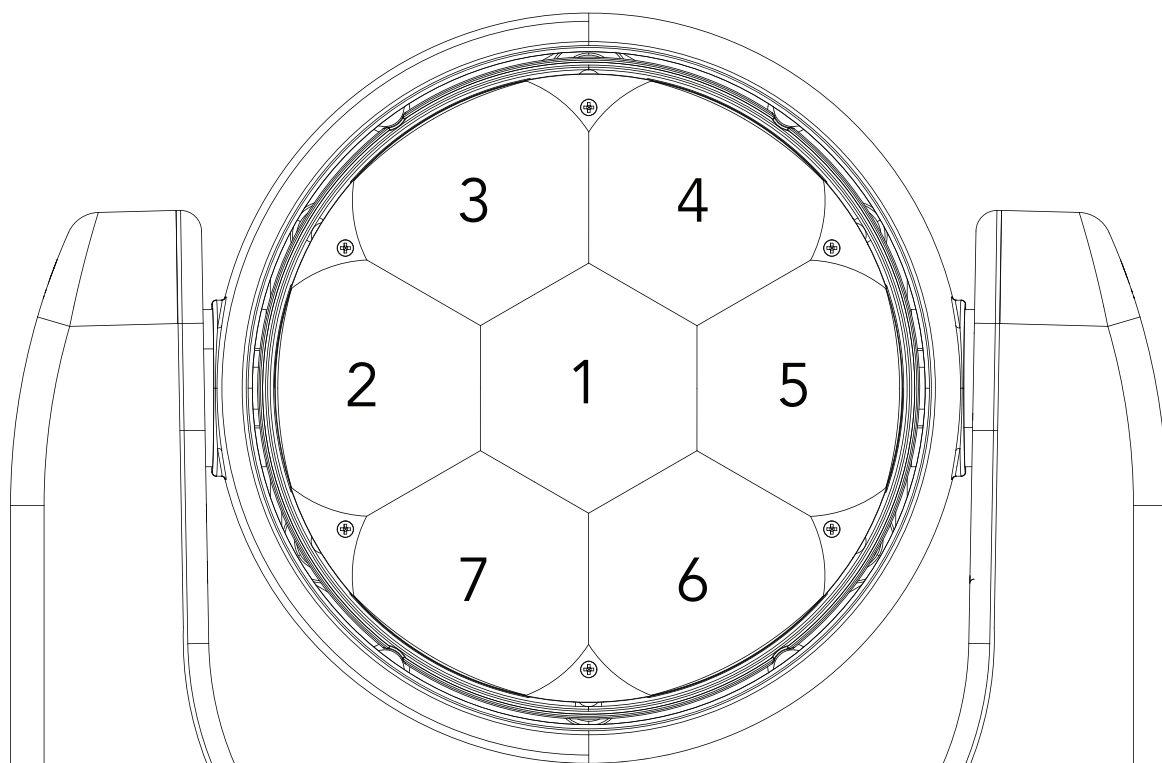

PIXEL LAYOUT